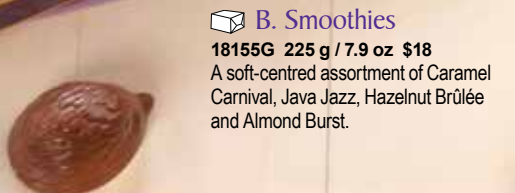

B. Smoothies

18155G 225 g / 7.9 oz $18

A soft-centred assortment of Caramel, Carnival, Java Jazz, Hazelnut Brûlée and Almond Burst.